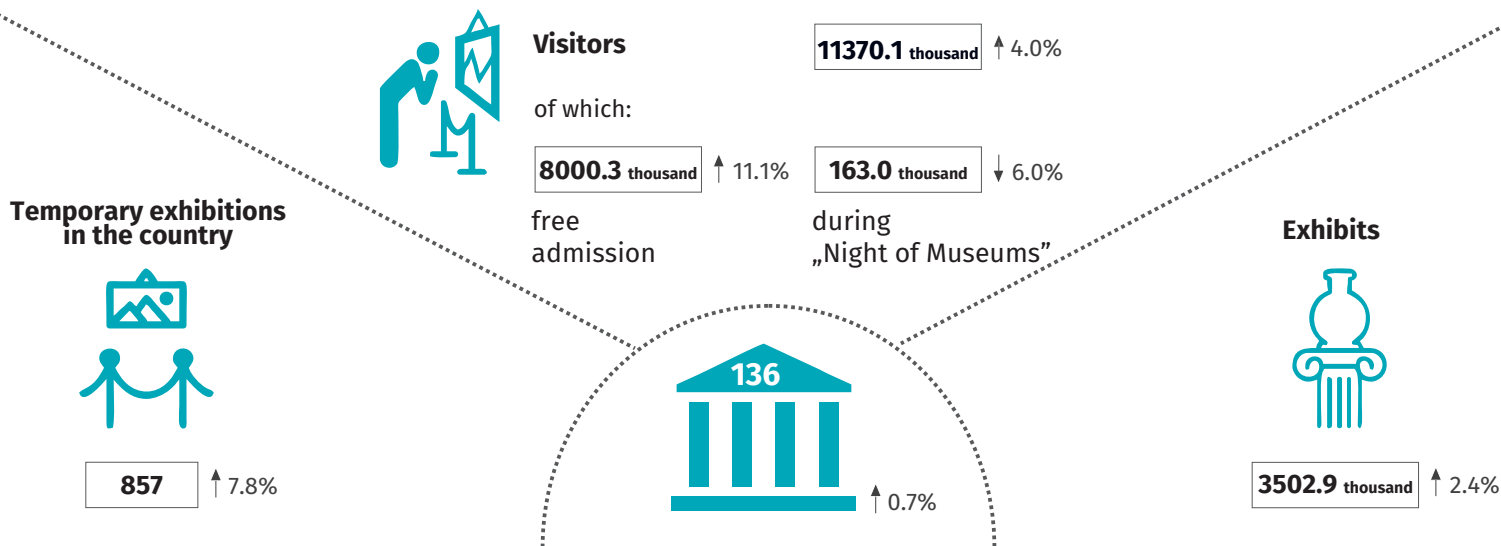

Museums^a in Mazowieckie Voivodship in 2018

Museums^a by selected types. As of 31st December

^a Including branches. ↑ increase \ ↓ decrease compared to the corresponding period of previous year
When publishing Statistical Office data please indicate the source.