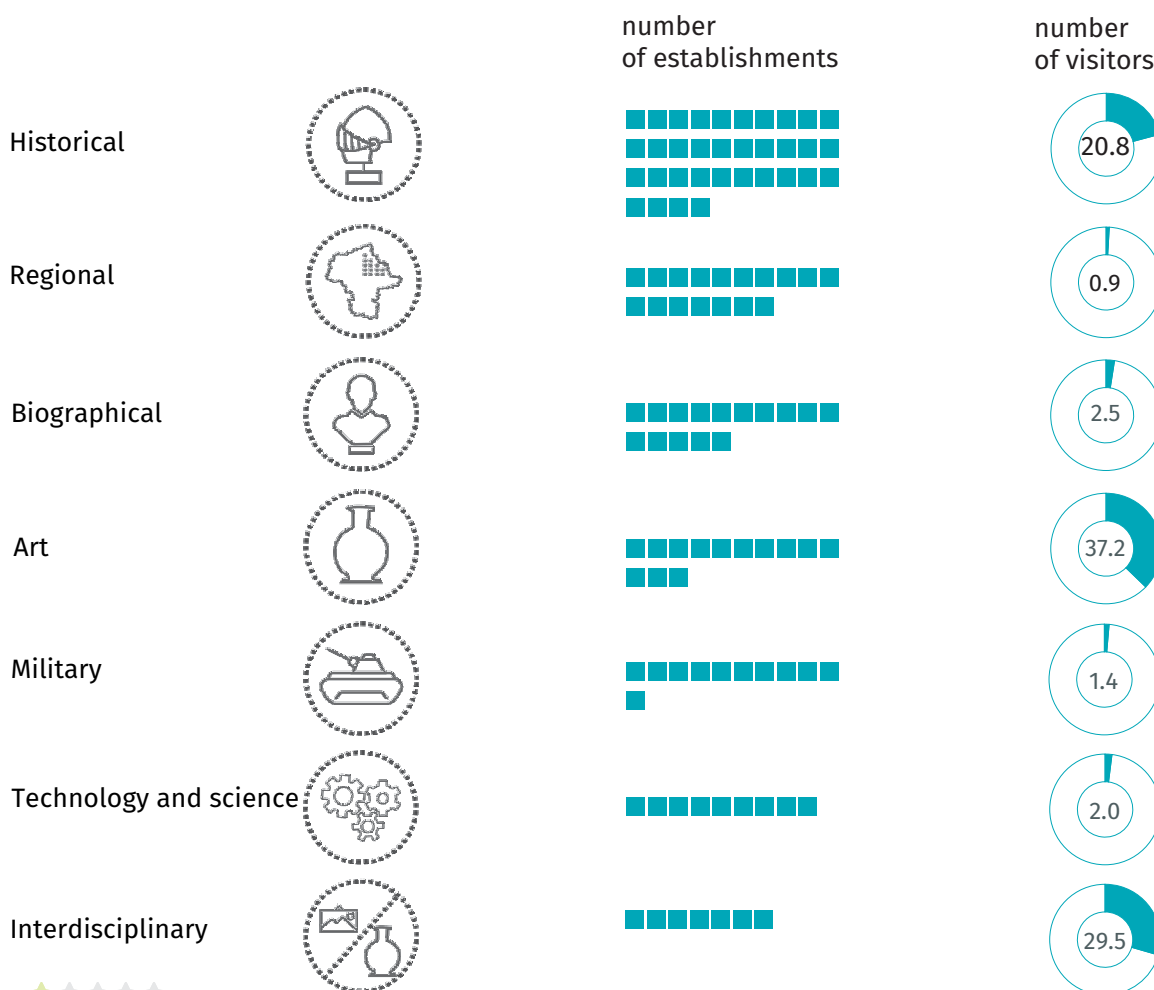

Museums^a in Mazowieckie Voivodship in 2018

Museums^a by selected types. As of 31st December

^a Including branches. ↑ increase \ ↓ decrease compared to the corresponding period of previous year
When publishing Statistical Office data please indicate the source.