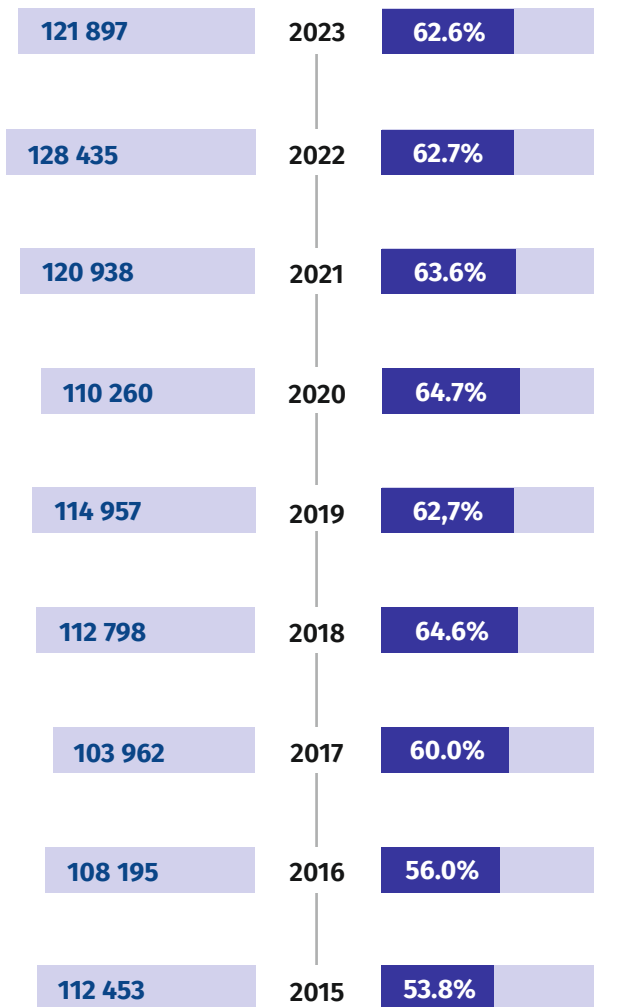

Crimes

ascertained by the Police^b
and rate of detectability of these crimes

Crimes ascertained by the Police
Rate of detectability of crimes ascertained by the Police