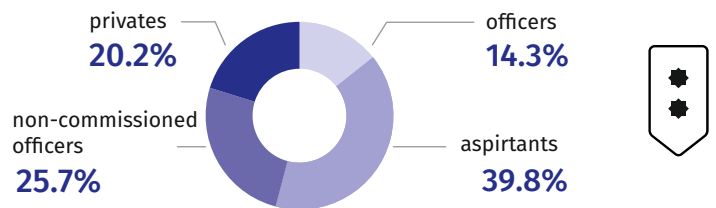

24 July – Police Day

Data on Mazowieckie Voivodship

Employment by service

Employment by corps

^a Data concern the garrisons: Voivodship Police Headquarters in Radom and Warsaw Police Headquarters.
Source: data downloaded from the website; https://dane.gov.pl/pl/institution/27,komenda-glowna-policji?page=1&per_page=20&q=&sort=-date [access on 1 July 2024].

Crimes

ascertained by the Police^b
and rate of detectability of these crimes

Crimes ascertained by the Police
Rate of detectability of crimes ascertained by the Police

Road traffic accidents registered by the Police