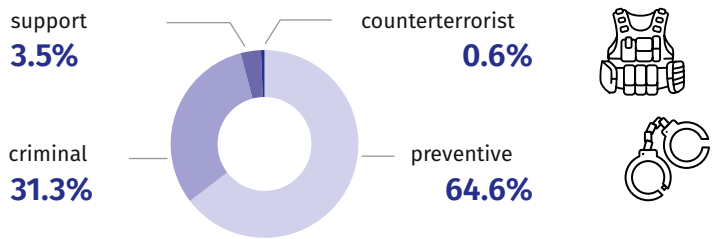

24 July – Police Day

Data on Mazowieckie Voivodship

Employment by service

Employment by corps

^a Data concern the garrisons: Voivodship Police Headquarters in Radom and Warsaw Police Headquarters.
Source: data downloaded from the website; https://dane.gov.pl/pl/institution/27,komenda-glowna-policji?page=1&per_page=20&q=&sort=-date [access on 1 July 2024].

Crimes

ascertained by the Police^b
and rate of detectability of these crimes

Crimes ascertained by the Police
Rate of detectability of crimes ascertained by the Police

Road traffic accidents registered by the Police