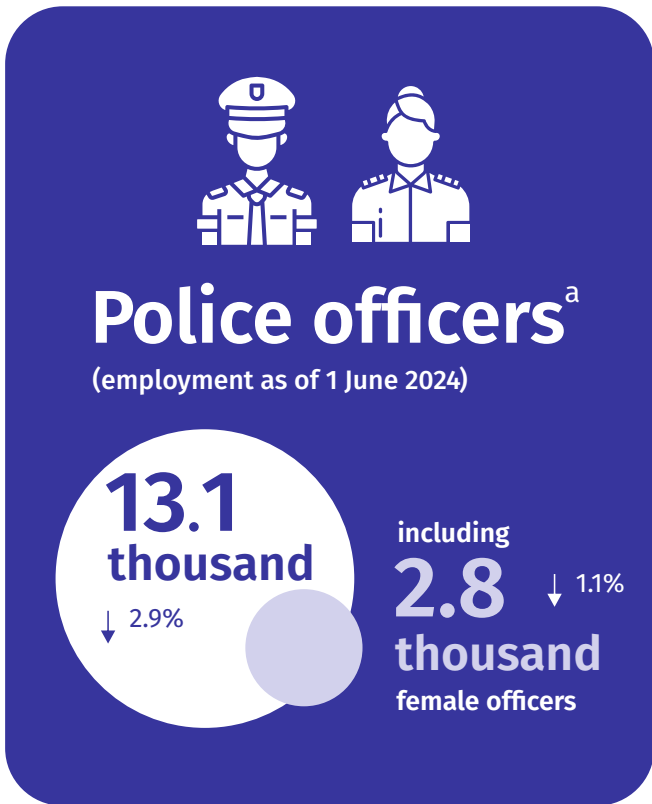

24 July – Police Day

Data on Mazowieckie Voivodship

Employment by service

Employment by corps

^a Data concern the garrisons: Voivodship Police Headquarters in Radom and Warsaw Police Headquarters.
Source: data downloaded from the website; https://dane.gov.pl/pl/institution/27,komenda-glowna-policji?page=1&per_page=20&q=&sort=-date [access on 1 July 2024].