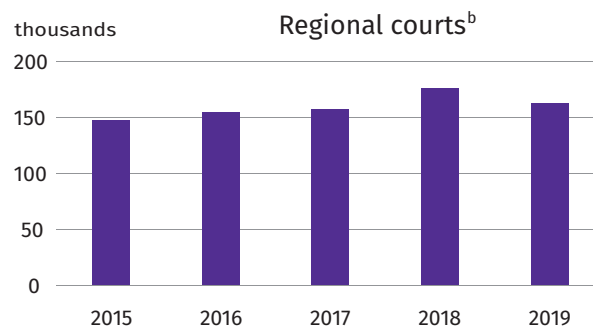

22 February European Day for Victims of Crime

Data on Mazowieckie Voivodship

Crimes ascertained by the Police per 10 thousand population

Rate of detectability of delinquents

Selected types of crimes ascertained by the Police

Crimes in 2020 against:

Source: data of the National Police Headquarters.

↑↓ increase/decrease compared to 2019

Cases brought to common courts

a Courts of first instance. b Courts of first instance and appeal; including Court of Competition and Consumer Protection and Court of EU Trade Marks and Community Designs, which hear cases from all over the country.