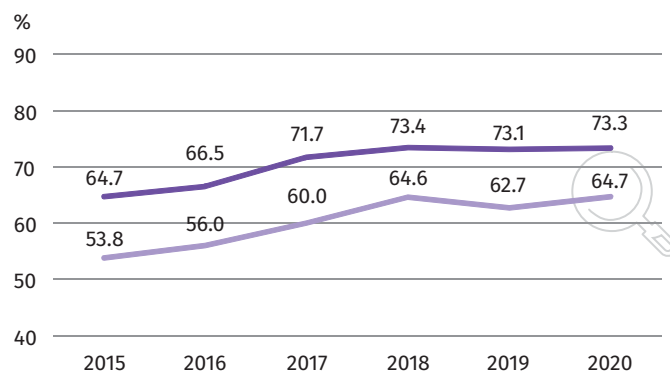

22 February European Day for Victims of Crime

Data on Mazowieckie Voivodship

Crimes ascertained by the Police per 10 thousand population

Rate of detectability of delinquents

Selected types of crimes ascertained by the Police

Crimes in 2020 against:

Source: data of the National Police Headquarters.

↑↓ increase/decrease compared to 2019

Cases brought to common courts

a Courts of first instance. b Courts of first instance and appeal; including Court of Competition and Consumer Protection and Court of EU Trade Marks and Community Designs, which hear cases from all over the country.