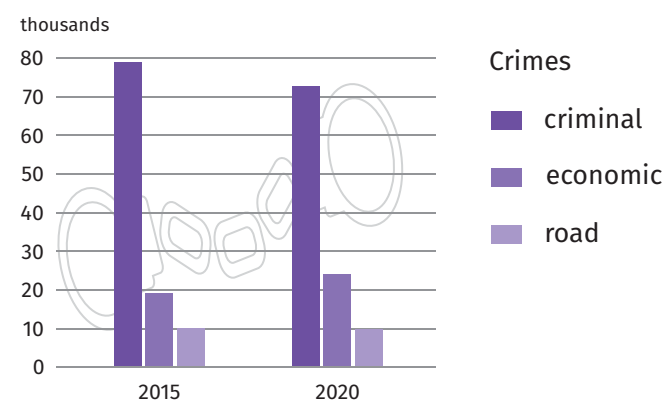

22 February European Day for Victims of Crime

Data on Mazowieckie Voivodship

Crimes ascertained by the Police per 10 thousand population

Rate of detectability of delinquents

Selected types of crimes ascertained by the Police

Crimes in 2020 against:

Source: data of the National Police Headquarters.

↑↓ increase/decrease compared to 2019

Cases brought to common courts

a Courts of first instance. b Courts of first instance and appeal; including Court of Competition and Consumer Protection and Court of EU Trade Marks and Community Designs, which hear cases from all over the country.