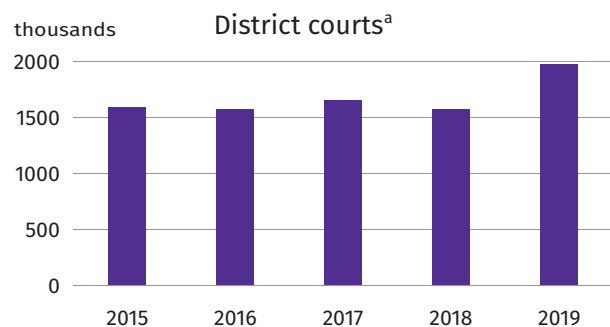

22 February European Day for Victims of Crime

Data on Mazowieckie Voivodship

Crimes ascertained by the Police per 10 thousand population

Rate of detectability of delinquents

Selected types of crimes ascertained by the Police

Crimes in 2020 against:

Source: data of the National Police Headquarters.

↑↓ increase/decrease compared to 2019

Cases brought to common courts

a Courts of first instance. b Courts of first instance and appeal; including Court of Competition and Consumer Protection and Court of EU Trade Marks and Community Designs, which hear cases from all over the country.