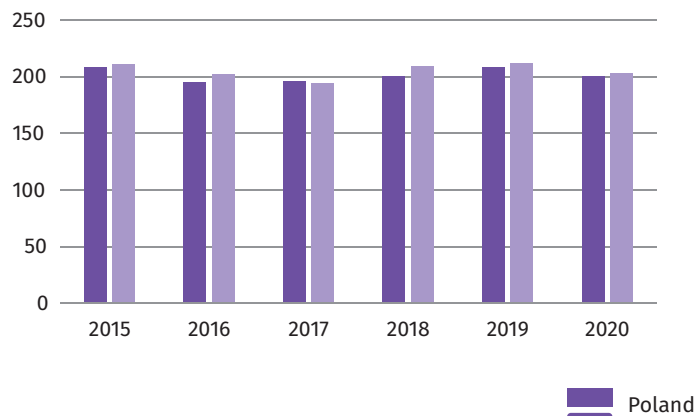

22 February European Day for Victims of Crime

Data on Mazowieckie Voivodship

Crimes ascertained by the Police per 10 thousand population

Rate of detectability of delinquents

Selected types of crimes ascertained by the Police