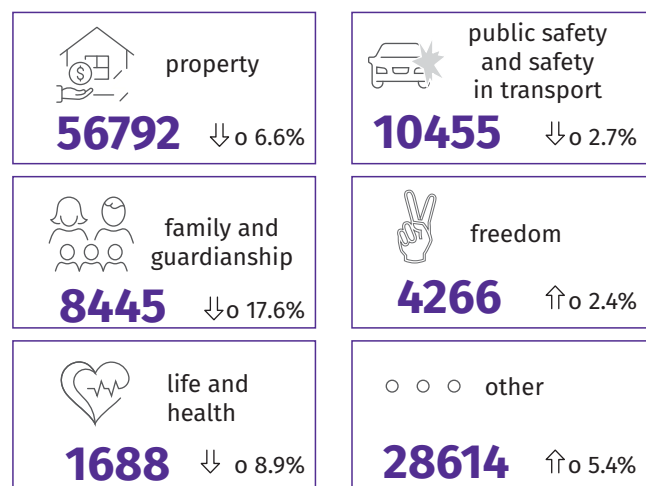

22 February European Day for Victims of Crime

Data on Mazowieckie Voivodship

Crimes ascertained by the Police per 10 thousand population

Rate of detectability of delinquents

Selected types of crimes ascertained by the Police

Crimes in 2020 against:

Source: data of the National Police Headquarters.

↑↓ increase/decrease compared to 2019

Cases brought to common courts

a Courts of first instance. b Courts of first instance and appeal; including Court of Competition and Consumer Protection and Court of EU Trade Marks and Community Designs, which hear cases from all over the country.