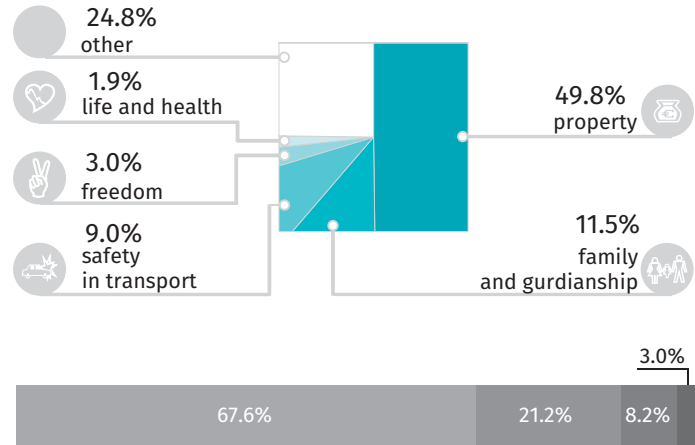

Crimes in 2018

against:

in Warsaw capital city