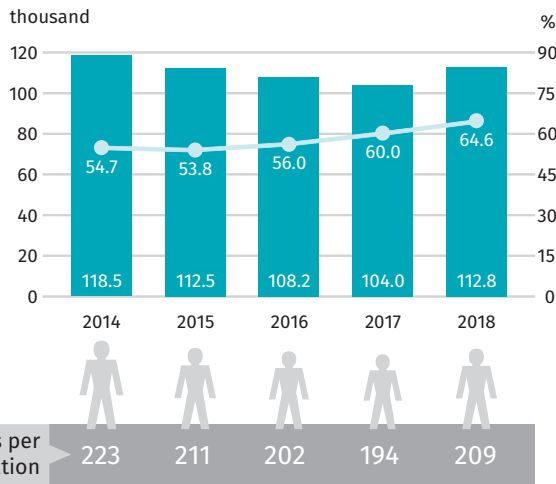

February 22nd European Day for Victims of Crime

Data for Mazowieckie Voivodship and Warsaw capital city

Crimes and detectability rate

in Mazowieckie Voivodship