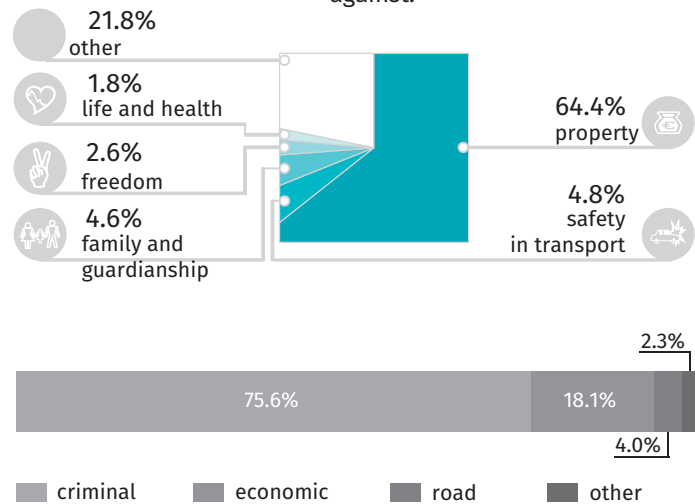

against:

Note. Data concern ascertained crimes by the Police in completed preparatory proceedings; excluding juvenile offenses.