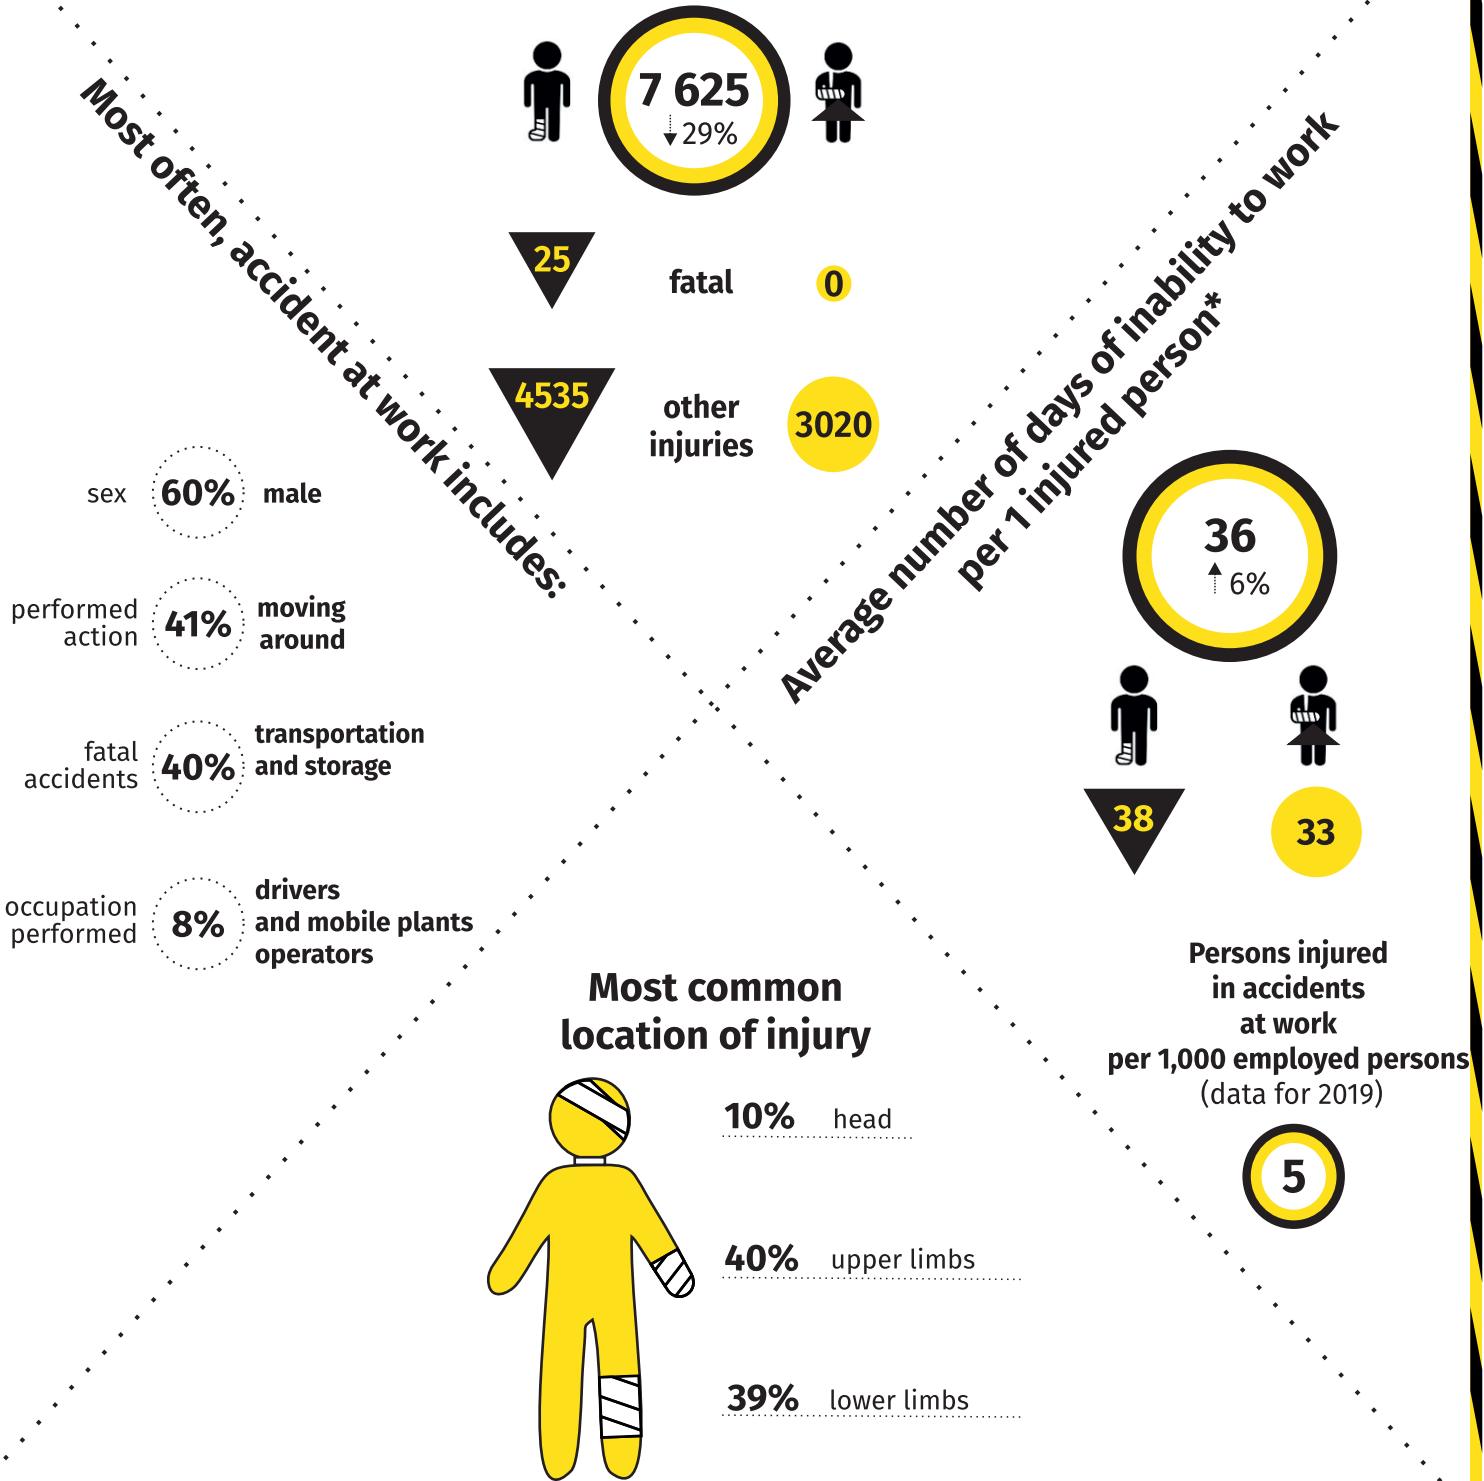

# 28 April World Day for Safety and Health at Work

Data on Mazowieckie Voivodship in 2020 (preliminary data)

## Persons injured in accidents at work

↑↓ increase/decrease compared to 2019

Data do not include accidents in private farms in agriculture.

\*Excluding persons injured in fatal accidents.

When publishing Statistical Office data – please indicate the source.