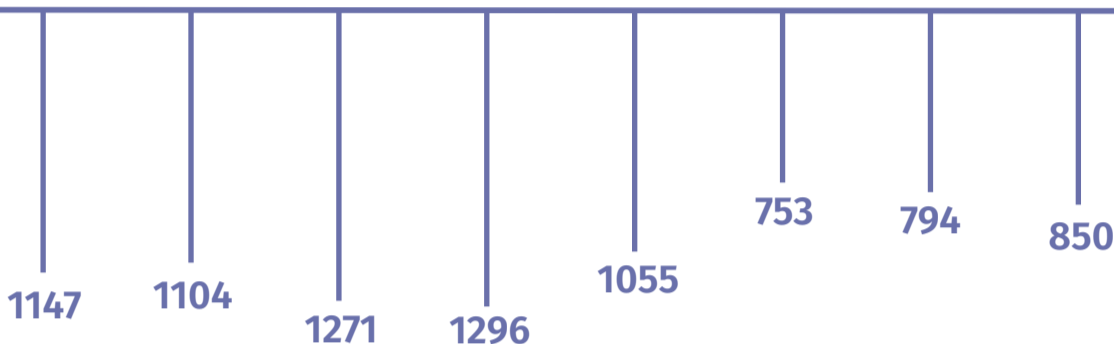

Road casualties