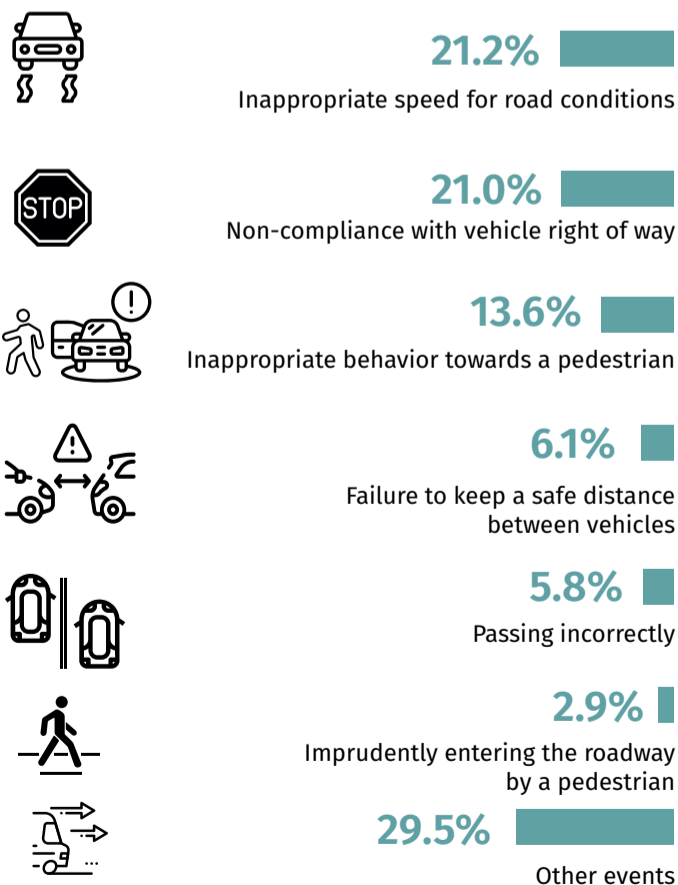

19 November World Day of Remembrance for Road Traffic Victims

Data on Mazowieckie Voivodship

Road accidents

Road casualties

In 2022, as a result of road accidents

289
persons died

3398
persons were injured

Road accidents in 2022 by major causes

Road accidents in 2022 by perpetrators

Source: data of the National Police Headquarters

Rate the study

★ ★ ★ ★ ★

↑ ↓ increase/decrease compared to 2015

Person killed is a person killed immediately or dying within 30 days as a result of an accident.

Road accident injury is a person who incurred injuries and received medical attention.

When publishing Statistical Office data - please indicate the source.

19 November World Day of Remembrance for Road Traffic Victims

Inappropriate behavior towards a pedestrian

17.0%

Non-compliance with vehicle right of way

13.7%

Inappropriate speed for road conditions

4.1%

Failure to keep a safe distance
between vehicles

2.3%