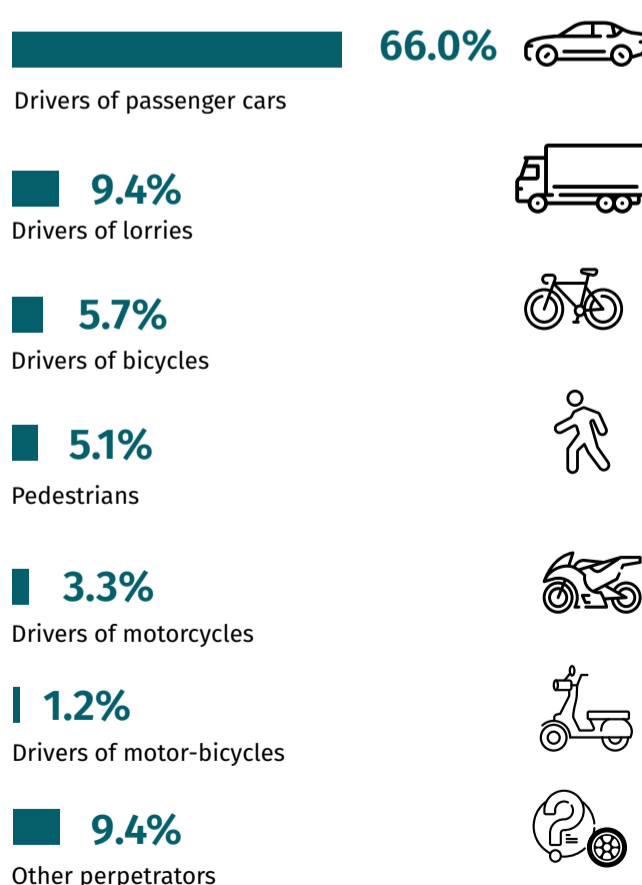

19 November World Day of Remembrance for Road Traffic Victims

Data on Mazowieckie Voivodship

Road accidents

Road casualties

In 2022, as a result of road accidents

289
persons died

3398
persons were injured

Road accidents in 2022 by major causes

Road accidents in 2022 by perpetrators

Source: data of the National Police Headquarters

Rate the study

★ ★ ★ ★ ★

↑ ↓ increase/decrease compared to 2015

Person killed is a person killed immediately or dying within 30 days as a result of an accident.

Road accident injury is a person who incurred injuries and received medical attention.

When publishing Statistical Office data - please indicate the source.

19 November World Day of Remembrance for Road Traffic Victims

0.5%

Drivers of motor-bicycles

15.4%

Other perpetrators

Source: data of the National Police Headquartes

Rate the study

 ↑ ↓ increase/decrease compared to 2015

Road accident is an event connected with the movement of vehicles on public roads as a result of which death or injury occurred.