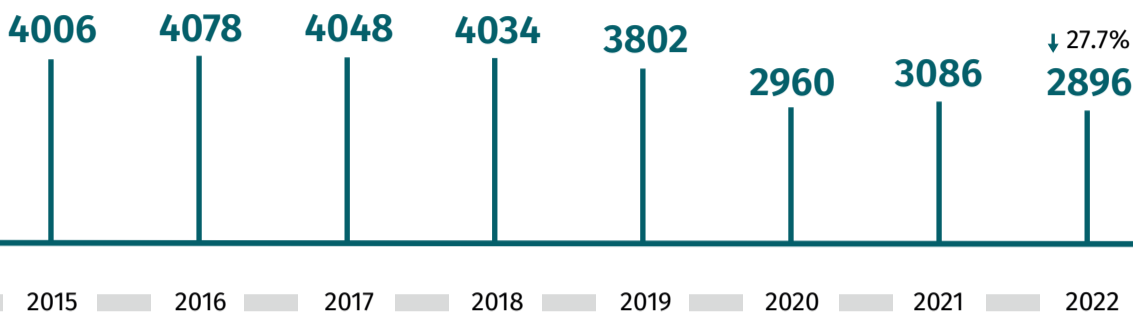

19 November World Day of Remembrance for Road Traffic Victims

Data on Mazowieckie Voivodship

Road accidents

Road casualties

In 2022, as a result of road accidents

289
persons died

3398
persons were injured

Road accidents in 2022 by major causes

Road accidents in 2022 by perpetrators

Source: data of the National Police Headquarters

Rate the study

★ ★ ★ ★ ★

↑ ↓ increase/decrease compared to 2015

Person killed is a person killed immediately or dying within 30 days as a result of an accident.

Road accident injury is a person who incurred injuries and received medical attention.

When publishing Statistical Office data - please indicate the source.

19 November World Day of Remembrance for Road Traffic Victims