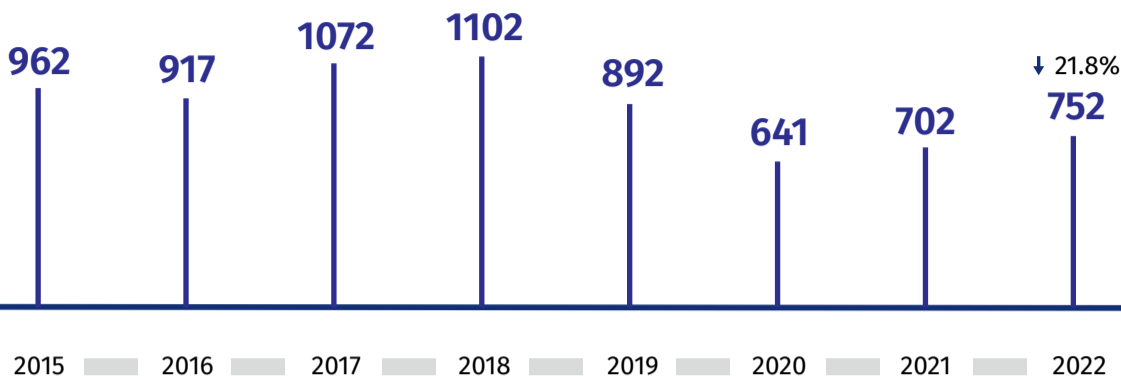

19 November World Day of Remembrance for Road Traffic Victims

Data on m.st. Warszawa

Road accidents