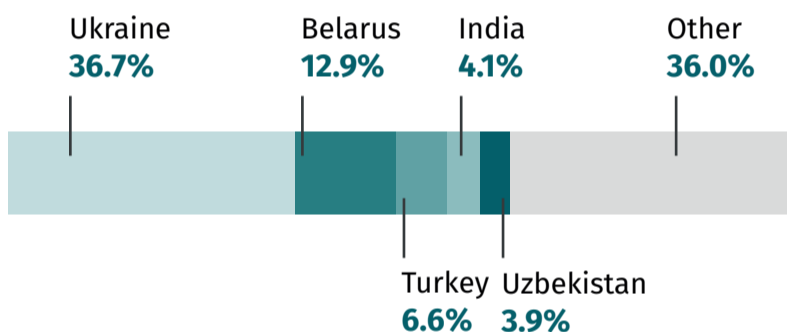

# 17 November International Students' Day Mazowieckie Voivodship

**31505** citizens of other countries studied at higher education institutions in Mazowieckie Voivodship

Data on higher education institutions are presented according to the parent entity's registered office as of 31 December 2022 on the basis of the Integrated Information System on Science and Higher Education POL-on administrated by the Ministry of Education and Science.