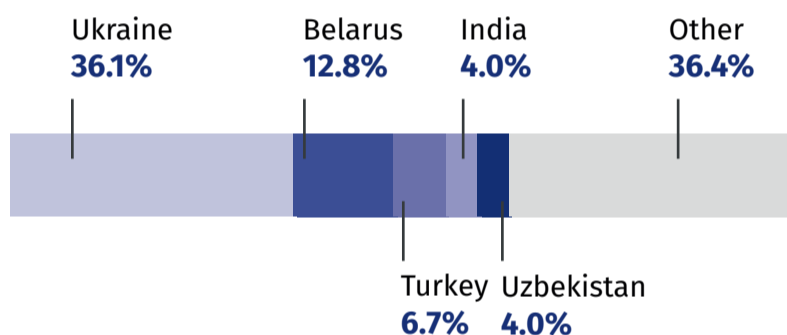

17 November International Students' Day

M.st. Warszawa

Statistical Office
in Warszawa

warszawa.stat.gov.pl/en/

@Warszawa_STAT

250131

persons studied
at higher education institutions
in Warszawa

139956
women

110175
men

Full-time
programmes
149783

Part-time
programmes
100348

Public higher
education institutions
127561

Private higher
education institutions
122570

30719

citizens of other countries
studied at higher
education institutions
in Warszawa

3315

persons with disabilities
studied at higher education
institutions in Warszawa

59.7%

40.3%

59

dormitories
were located in Warszawa

11917

students
were accommodated there

9

student canteens
were located in Warszawa

Total number of places
in canteens was

1145

=100 places

Rate
the study

Data on higher education institutions are presented according to the parent entity's registered office as of 31 December 2022 on the basis of the Integrated Information System on Science and Higher Education POL-on administrated by the Ministry of Education and Science.

When publishing Statistical Office data - please indicate the source.