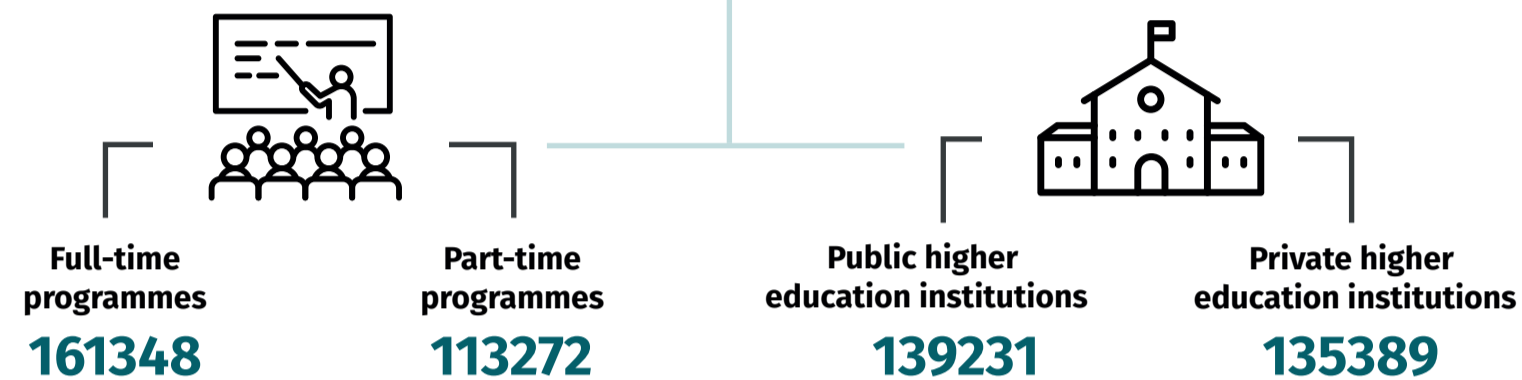

# 17 November International Students' Day Mazowieckie Voivodship

**31505** citizens of other countries studied at higher education institutions in Mazowieckie Voivodship

Data on higher education institutions are presented according to the parent entity's registered office as of 31 December 2022 on the basis of the Integrated Information System on Science and Higher Education POL-on administrated by the Ministry of Education and Science.